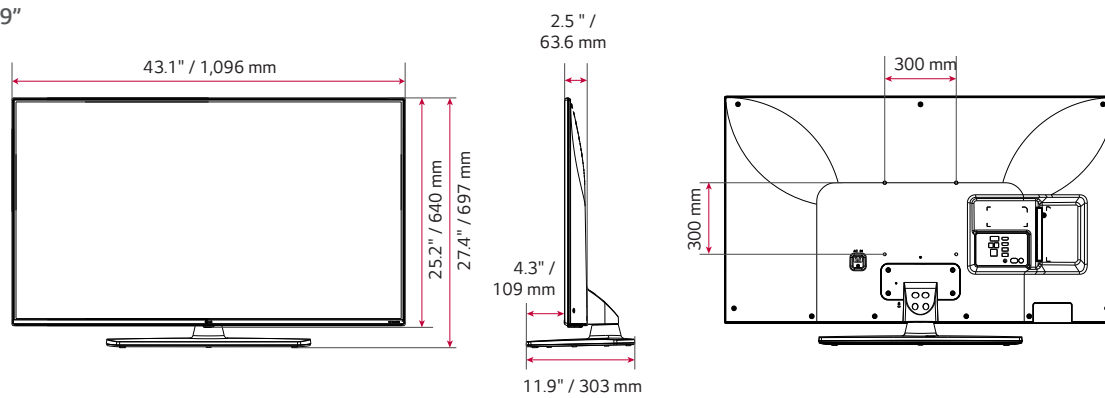

Pro:Centric Enhanced Hospitality Slim UHD TV with NanoCell Display

UT567H SERIES

DIMENSIONS

65"

55"

49"

Pro:Centric Enhanced Hospitality Slim UHD TV with NanoCell Display

UT567H SERIES