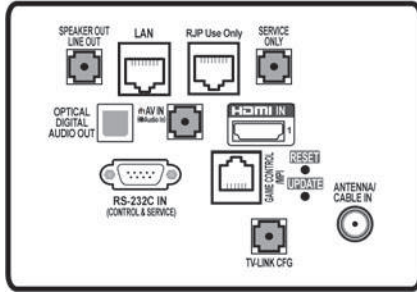

CONNECTIVITY

65" / 55" / 49"

Design and specifications subject to change without notice.
Please contact your LG sales team to verify before ordering.

- www.lg.com/us/business/commercial-display
- [www.twitter.com/LGCommDisplays](https://twitter.com/LGCommDisplays)
- www.facebook.com/LGcommercialdisplays
- www.linkedin.com/company/lg-commercial-displays-usa
- www.youtube.com/lgcommercialdisplayusa
- 800-228-1236 | Hospitality Sales

© Copyright 2019 LG Electronics USA, Inc., 2000 Millbrook Dr., Lincolnshire, IL 60069, USA . All rights reserved. LG and the LG logo are registered trademarks of LG Corp. All other trademarks are the property of their respective owners. Prices and products may vary by dealer. Prices, designs, features and specifications are subject to change without notice. All screen images are simulated. Pro:Centric and the "Pro:Centric" logo are registered trademarks of LG Electronics Inc. Pro:Idiom is a registered trademark of Zenith Electronics LLC.
SPEC_UT567H_1119_SD_LR