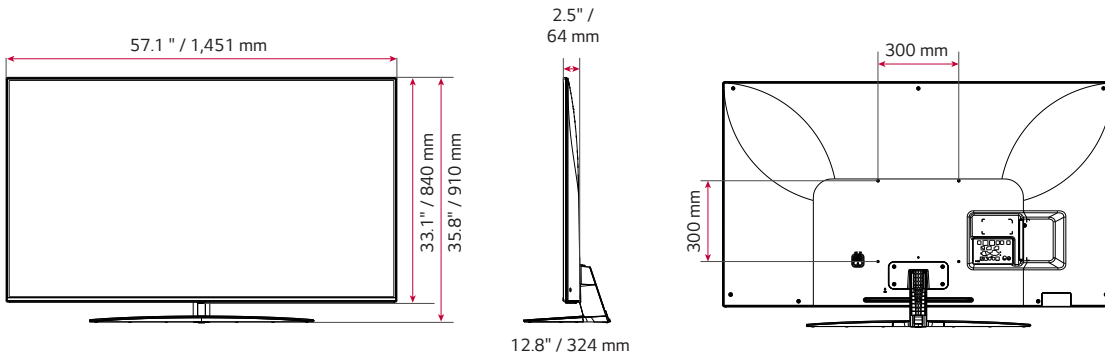

*Includes 49" and 55" only.

USB Data Cloning

Create a media playlist of your choosing (video, music, and/or images), save it to a USB memory device, and then simply connect the USB memory device to the TV to stream your playlist sequentially.

Pro:Centric Enhanced Hospitality Slim UHD TV with NanoCell Display

UT567H SERIES

DIMENSIONS

65"

55"

49"

Pro:Centric Enhanced Hospitality Slim UHD TV with NanoCell Display

UT567H SERIES