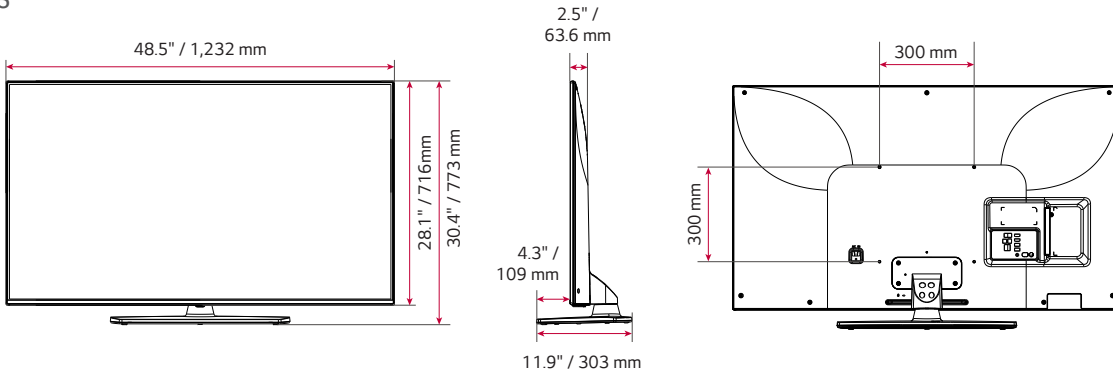

Pro:Centric Enhanced Hospitality Slim UHD TV with NanoCell Display

UT567H SERIES

DIMENSIONS

65"

55"

49"

Pro:Centric Enhanced Hospitality Slim UHD TV with NanoCell Display

UT567H SERIES